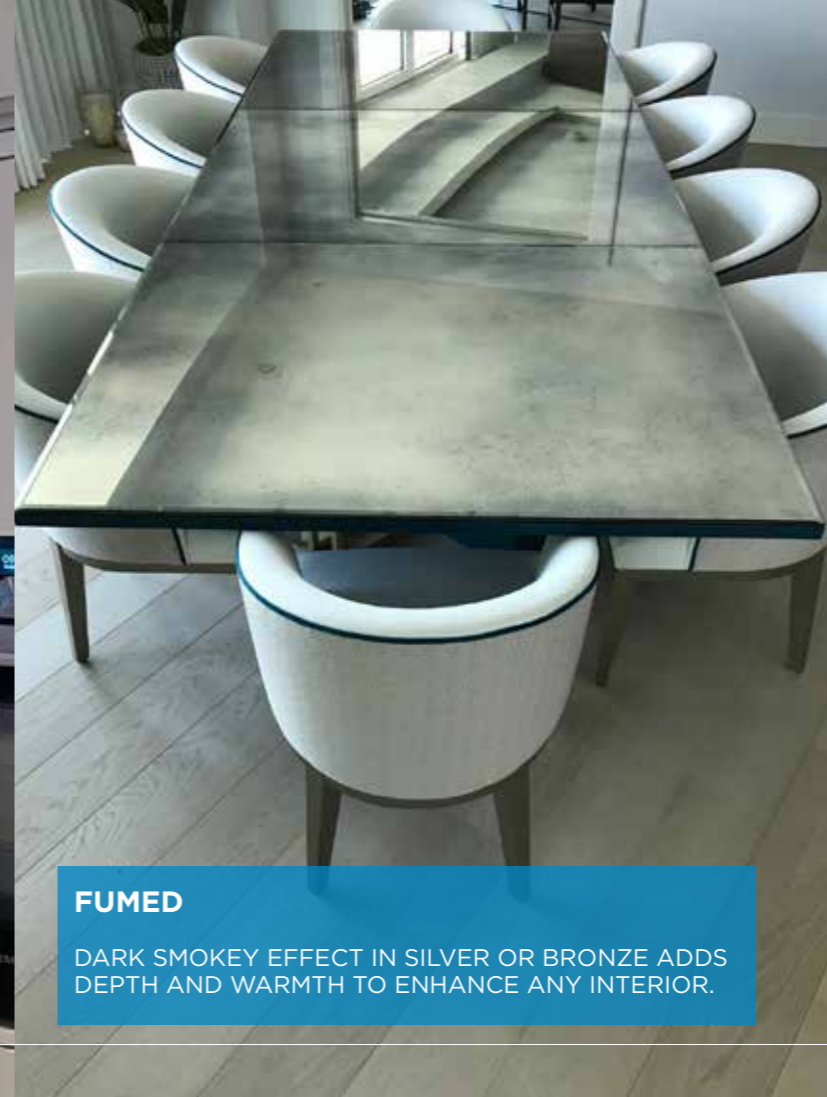

FUMED

DARK SMOKEY EFFECT IN SILVER OR BRONZE ADDS DEPTH AND WARMTH TO ENHANCE ANY INTERIOR.

VINCENZO

A TRADITIONAL ANTIQUE FINISH WITH HINTS OF LIGHT BRONZE ON A SILVER BACKGROUND.

SILVER OLD PROCESS

GALAXY COLLECTION MAX SIZE
WIDTH UP TO 3100MM
HEIGHT UP TO 1200MM